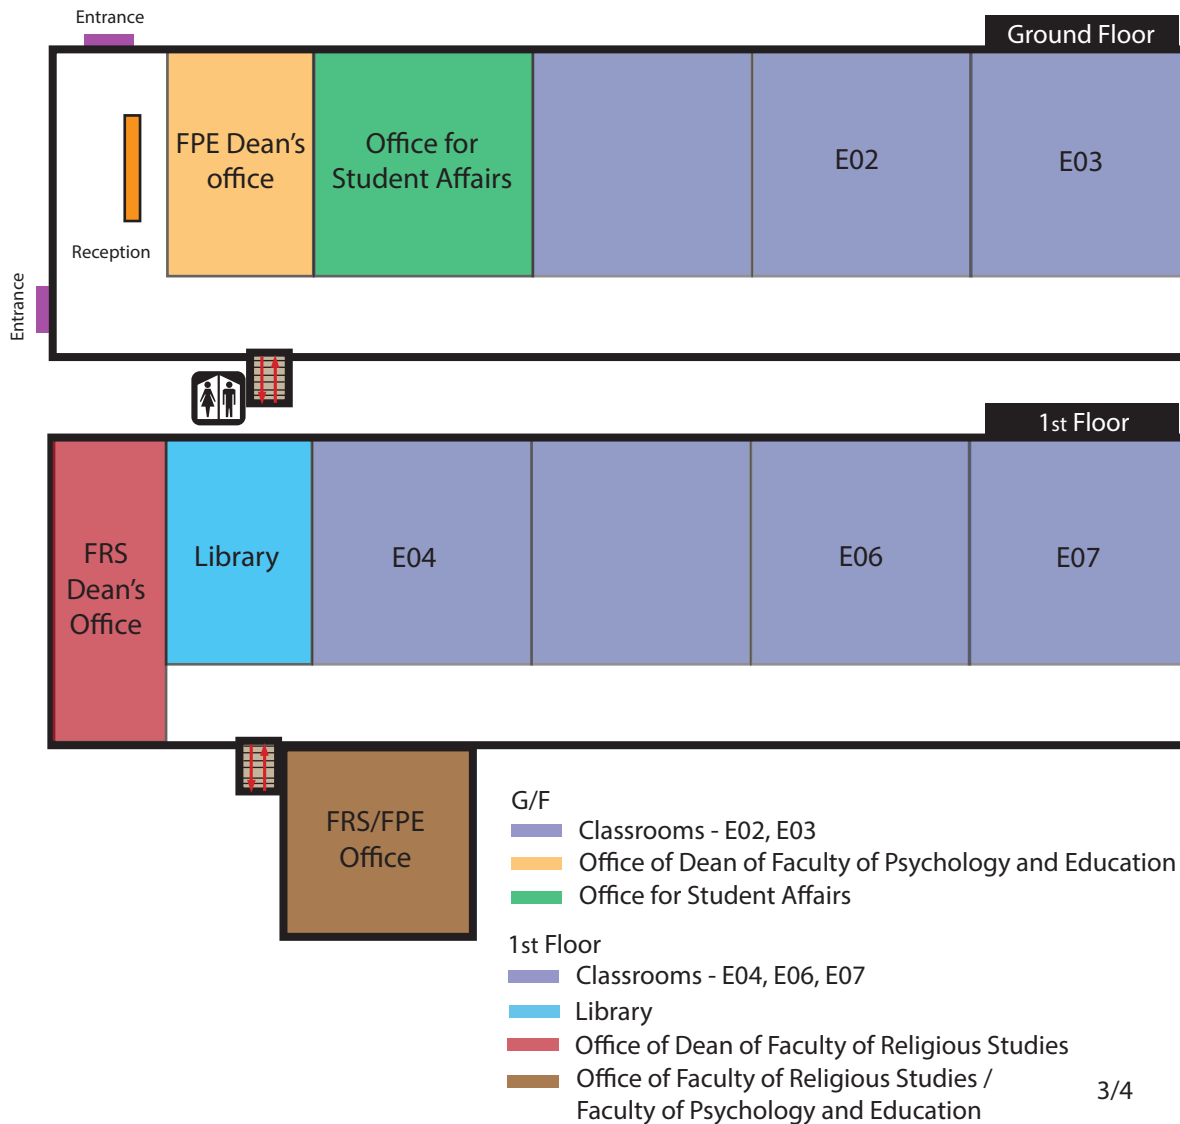

Rooms at NAPE 1 Campus

- Classrooms in Block A - A02, A03, A04.
- Classrooms in Block B - B01, B02, Comp. Lab1, Comp. Lab2, B04, B05, B06
- Office of Dean of Faculty of Creative Industries
- Office of Dean of Faculty of Humanities
- Office of Faculty of Creative Industries

- Department Directory
- Adm & Rg - Office for Administrator and Registrar
- REC - Rector's Office
- ACC - Accounting Office
- ADM - Administrative's Office
- ITO - Information Technology Office
- ADO - Admission Office
- OSA - Office for Student Affairs
- LLO - Life-Long Learning Office
- AAO - Academic Affairs Office
- MAO - Main Office
- ARO - Academic Records Office
- ICO - Internship and Career Office

Rooms at NAPE 3 Campus

- Classrooms
- Office for Vice-Rector
- Office for Chaplain
- Office of Faculty of Administration and Leadership/
Faculty of Creative Industries
- Office of Faculty of Humanities

Location of the Campus

Nape 3

Address: Rua Alameda Dr. Carlos D' Assumpção, Cheng Feng Centro Comercial, 9th Floor, Macau
地址: 澳門宋玉生廣場誠豐商業中心 9字樓全層

Rooms at Seminary Campus

Location of the Campus

Address: 5 Largo de Sto. Agostinho, St. Joseph's Seminary, Macau
 地址: 澳門崗頂前地五號聖若瑟修院