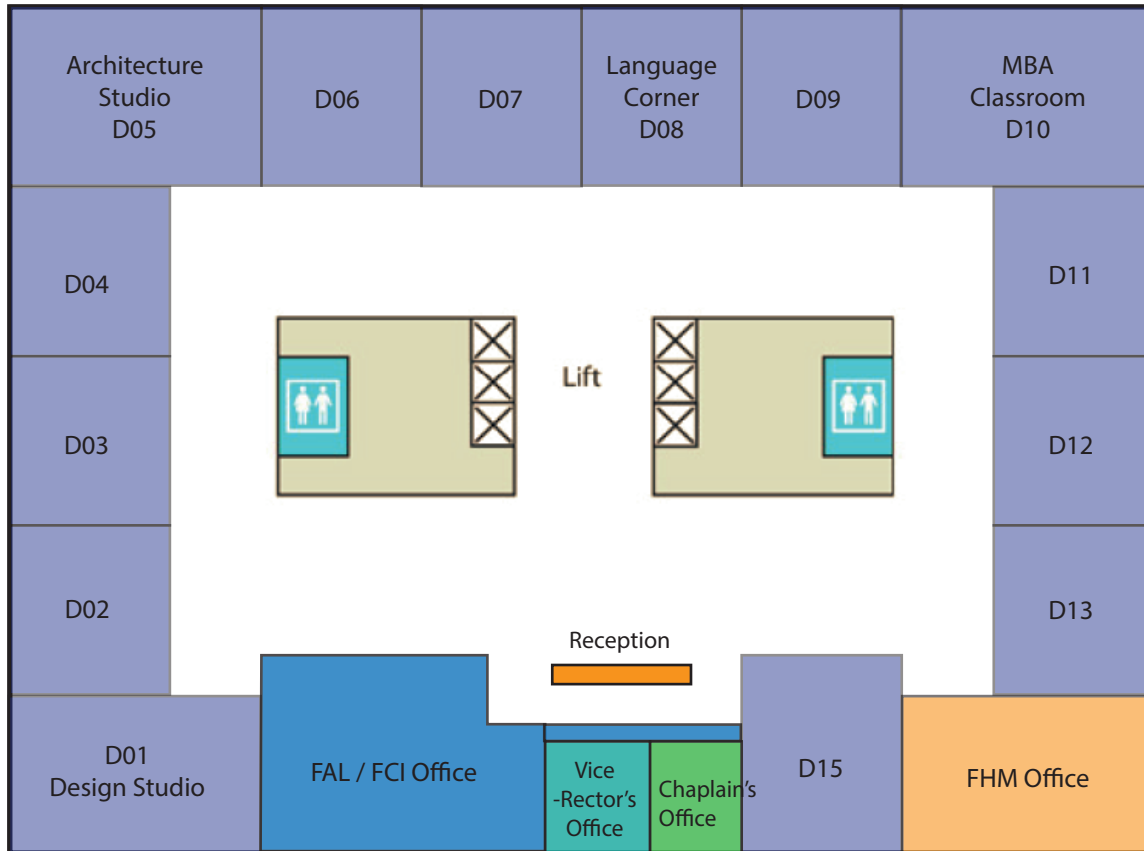

Rooms at NAPE 1 Campus

- Classrooms in Block A - A02, A03, A04.
- Classrooms in Block B - B01, B02, Comp. Lab1, Comp. Lab2, B04, B05, B06
- Office of Dean of Faculty of Creative Industries
- Office of Dean of Faculty of Humanities
- Office of Faculty of Creative Industries

Rooms at NAPE 3 Campus

- Classrooms
- Office for Vice-Rector
- Office for Chaplain
- Office of Faculty of Administration and Leadership/
Faculty of Creative Industries
- Office of Faculty of Humanities