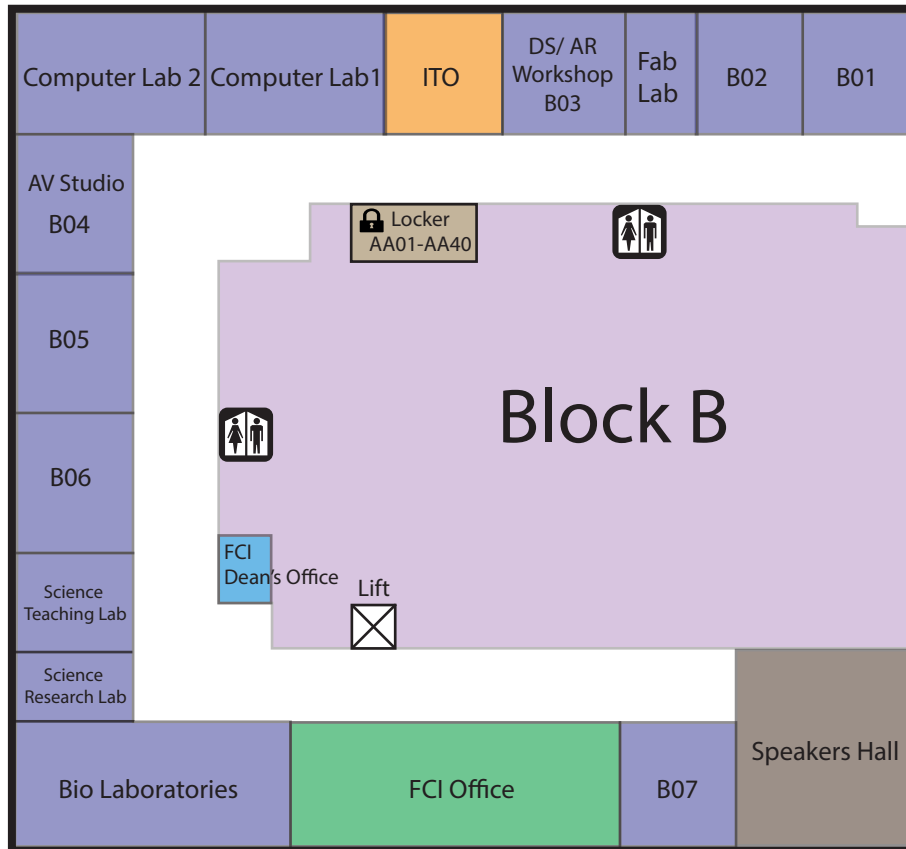

Rooms at NAPE 1 Campus

- Classrooms in Block A - A02, A03, A04.
- Classrooms in Block B - B01, B02, Comp. Lab1, Comp. Lab2, B04, B05, B06
- Office of Dean of Faculty of Creative Industries
- Office of Dean of Faculty of Humanities
- Office of Faculty of Creative Industries

- Department Directory
- Adm & Rg - Office for Administrator and Registrar
- REC - Rector's Office
- ACC - Accounting Office
- ADM - Administrative's Office
- ITO - Information Technology Office
- ADO - Admission Office
- OSA - Office for Student Affairs
- LLO - Life-Long Learning Office
- AAO - Academic Affairs Office
- MAO - Main Office
- ARO - Academic Records Office
- ICO - Internship and Career Office

Rooms at NAPE 3 Campus

- Classrooms
- Office for Vice-Rector
- Office for Chaplain
- Office of Faculty of Administration and Leadership/
Faculty of Creative Industries
- Office of Faculty of Humanities