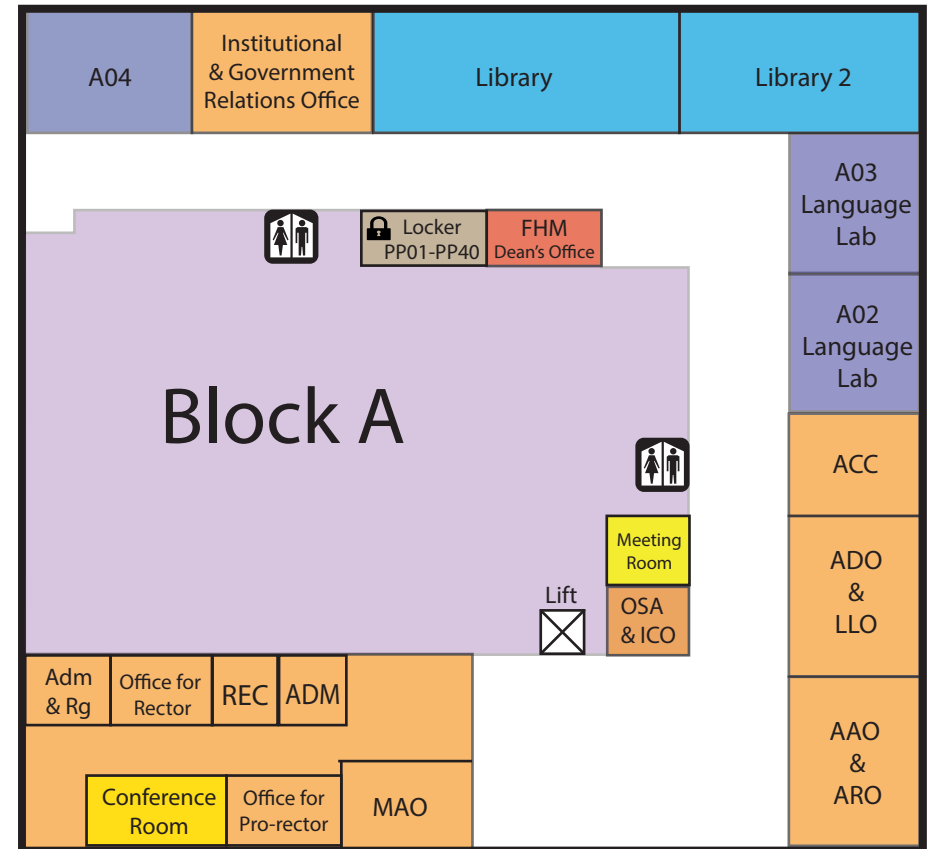

Rooms at NAPE 1 Campus

- Classrooms in Block A - A02, A03, A04.
- Classrooms in Block B - B01, B02, Comp. Lab1, Comp. Lab2, B04, B05, B06
- Office of Dean of Faculty of Creative Industries
- Office of Dean of Faculty of Humanities
- Office of Faculty of Creative Industries

- Department Directory
- Adm & Rg - Office for Administrator and Registrar
- REC - Rector's Office
- ACC - Accounting Office
- ADM - Administrative's Office
- ITO - Information Technology Office
- ADO - Admission Office
- OSA - Office for Student Affairs
- LLO - Life-Long Learning Office
- AAO - Academic Affairs Office
- MAO - Main Office
- ARO - Academic Records Office
- ICO - Internship and Career Office

Rooms at NAPE 3 Campus

- Classrooms
- Office for Vice-Rector
- Office for Chaplain
- Office of Faculty of Administration and Leadership/
Faculty of Creative Industries
- Office of Faculty of Humanities